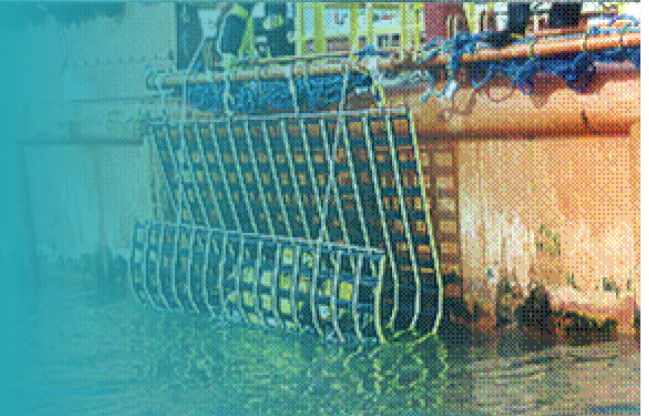

SURVIVAL SYSTEMS INTERNATIONAL

The official UAE partner for the distribution of Jason's Cradle® MOB System.

SCRAMBLE NETS

The platform created by the J configuration provides a support prior to ascending the scramble net. Incapacitated or unconscious casualties can be 'cradled' to the safety of the deck.

JASON'S CRADLE® TECHNICAL SPECIFICATIONS

- Rungs: - Delrin 100T High Tensile Plastic
- Centre/End Caps: - Polyethylene LDPE & HDPE
- 316 Marine Grade Stainless Steel Link Components
- Stainless Steel Fasteners Used Throughout
- Fixing Clips Breaking Load 3200kg
- SOLAS Certification
- Tensile tested in excess of one metric tonne (2,205lbs)

BENEFITS OF THE SCRAMBLE NET:

- Casualties cradled in horizontal position are delivered to the deck
- The Jason's Cradle® Scramble Nets are available in 6 widths from 1240mm to 2100mm and can be supplied in most lengths from 2290mm upwards

'JASON'S CRADLE®' QUITE SIMPLY WE SAVE LIVES ...

- The Scramble net is simply fixed to the deck or rail to enable deployment within seconds and can be easily rolled up for stowage
- A Strop and/or Hauling lines are pulled to form a non-collapsible scoop and the casualty is guided into the cradle
- A co-ordinated & methodical lift takes place & the casualty is retrieved by rolling onto the deck in the medically preferred horizontal position
- The easily accessible foot and handhold make climbing easy for the man overboard
- Large numbers of passengers and crew may simultaneously disembark in the event of an emergency