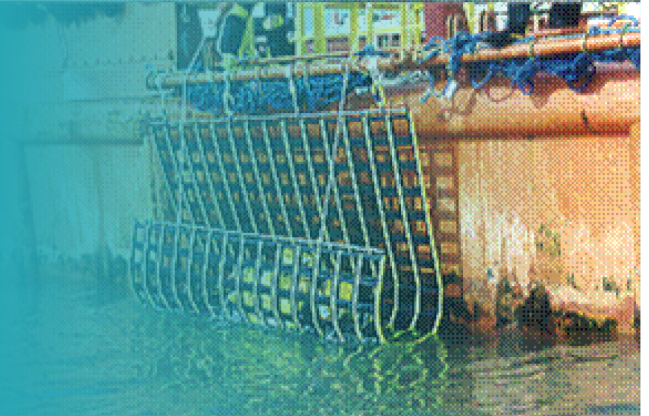

SURVIVAL SYSTEMS INTERNATIONAL

The official UK partner for the distribution of The Jason's Cradle® MOB System

SCRAMBLE NETS

The platform created by the J configuration provides a support prior to ascending the scramble net. Incapacitated or unconscious casualties can be 'cradled' to the safety of the deck.

JASON'S CRADLE® TECHNICAL SPECIFICATIONS

- Rungs: - Delrin 100T High Tensile Plastic
- Centre/End Caps: - Polyethylene LDPE & HDPE
- 316 Marine Grade Stainless Steel Link Components
- Stainless Steel Fasteners Used Throughout
- Fixing Clips Breaking Load 3200kg
- SOLAS Certification
- Tensile tested in excess of one metric tonne (2,205lbs)

BENEFITS OF THE SCRAMBLE NET:

- Casualties cradled in horizontal position are delivered to the deck
- The Jason's Cradle® Scramble Nets are available in 6 widths from 1240mm to 2100mm and can be supplied in most lengths from 2290mm upwards

'JASON'S CRADLE®' QUITE SIMPLY WE SAVE LIVES ...

- The Scramble net is simply fixed to the deck or rail to enable deployment within seconds and can be easily rolled up for stowage
- A Strop and/or Hauling lines are pulled to form a non-collapsible scoop and the casualty is guided into the cradle
- A co-ordinated & methodical lift takes place & the casualty is retrieved by rolling onto the deck in the medically preferred horizontal position
- The easily accessible foot and handhold make climbing easy for the man overboard
- Large numbers of passengers and crew may simultaneously disembark in the event of an emergency