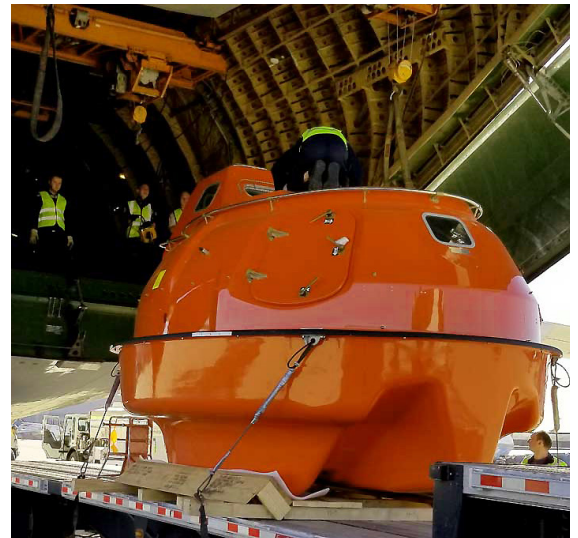

Lifeboat Capsule Systems Up To-36 Passengers

Unparalleled in safety and design, our 36 man capsule holds true to our standard with the most sophisticated hook design on the market and an industry proven record.

With over 2,000 successful evacuations using our cutting edge technology, our single cable capsules will assure you of the safety of your crew and company.

**SINGLE
CABLE
ADVANTAGE**

**SUPERIOR
HOOK
DESIGN**

**SUPERIOR
STRUCTURAL
STRENGTH**

**SUPERIOR
LIFEBOAT
MANUEVERABILITY**

**SAFER
RECOVERY**

Survival Systems: SSI CA3600 Survival Capsule

TOTALLY ENCLOSED MOTOR PROPELLED SURVIVAL CRAFT

Features include but not limited to:

- Up to 36 person capacity
- SOLAS & USCG approved
- Single hook lift over center design
- On & Off-load release function
- Fire retardant vinyl ester resin with 10 year anti-osmosis warranty
- Self contained air support system