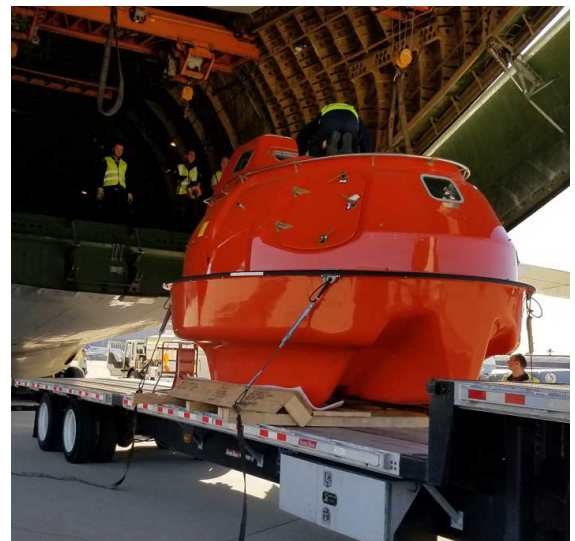

Lifeboat Capsule Systems Up To-36 Passengers

Unparalleled in safety and design, our 36 man capsule holds true to our standard with the most sophisticated hook design on the market and an industry proven record.

With over 2,000 successful evacuations using our cutting edge technology, our single cable capsules will assure you of the safety of your crew and company.

**SINGLE
CABLE
ADVANTAGE**

**SUPERIOR
HOOK
DESIGN**

**SUPERIOR
STRUCTURAL
STRENGTH**

**SUPERIOR
LIFEBOAT
MANUEVERABILITY**

**SAFER
RECOVERY**

Survival Systems: SSI CA3600 Survival Capsule

TOTALLY ENCLOSED MOTOR PROPELLED SURVIVAL CRAFT

Features include but not limited to:

- Up to 36 person capacity
- SOLAS & USCG approved
- Single hook lift over center design
- On & Off-load release function
- Fire retardant vinyl ester resin with 10 year anti-osmosis warranty
- Self contained air support system