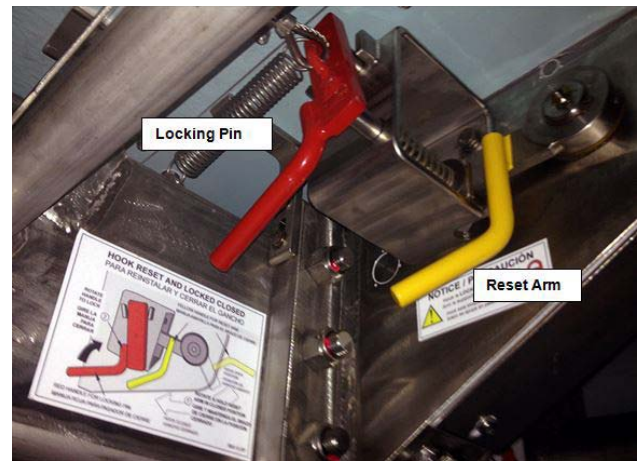

ENHANCED SAFETY KIT FOR OFFSHORE CAPSULES

SURVIVAL SYSTEMS INTERNATIONAL

ADDED FEATURES - DESIGNED FOR YOUR CAPSULE - OEM CERTIFIED COMPONENTS - INSTALLED ONSITE - ADDED SAFETY

IMPROVED HOOK RELEASE HANDLES (ESK.1023)

MODELS: Available for SSI Capsules models: CA5400, CA5400/CA6000, CA3800, CA3600, CA2100

SAFETY BENEFITS:

This kit and its components are based on the new release handle guidelines and are offered to bridge the gap between existing controls and the improved new regulations. Safety benefits of the new "color-purposed" handles are as follows:

- Break-away cover: Added Security to Prevent Accidental On-Load Release
- New "Easy to Identify" Color Markings and Labeling Reduce Operator Error
- Common Controls Interface Between your Existing and New Capsules
- Increases Confidence in the Correct Operation of the Life Saving Equipment

WHAT ARE ESK's?

ESK's are SSI's engineered packages of additional components (or modified components) to "add-on" to your existing SSI offshore capsule. The goal of these kits is to offer additional functionality, ease of operation and ultimately added safety to your Survival Systems International Capsule. Since SSI is the OEM of your lifeboat (capsule), as well as the designer and manufacturer of these Enhanced Safety Kits, the installation process is seamless and cost effective.